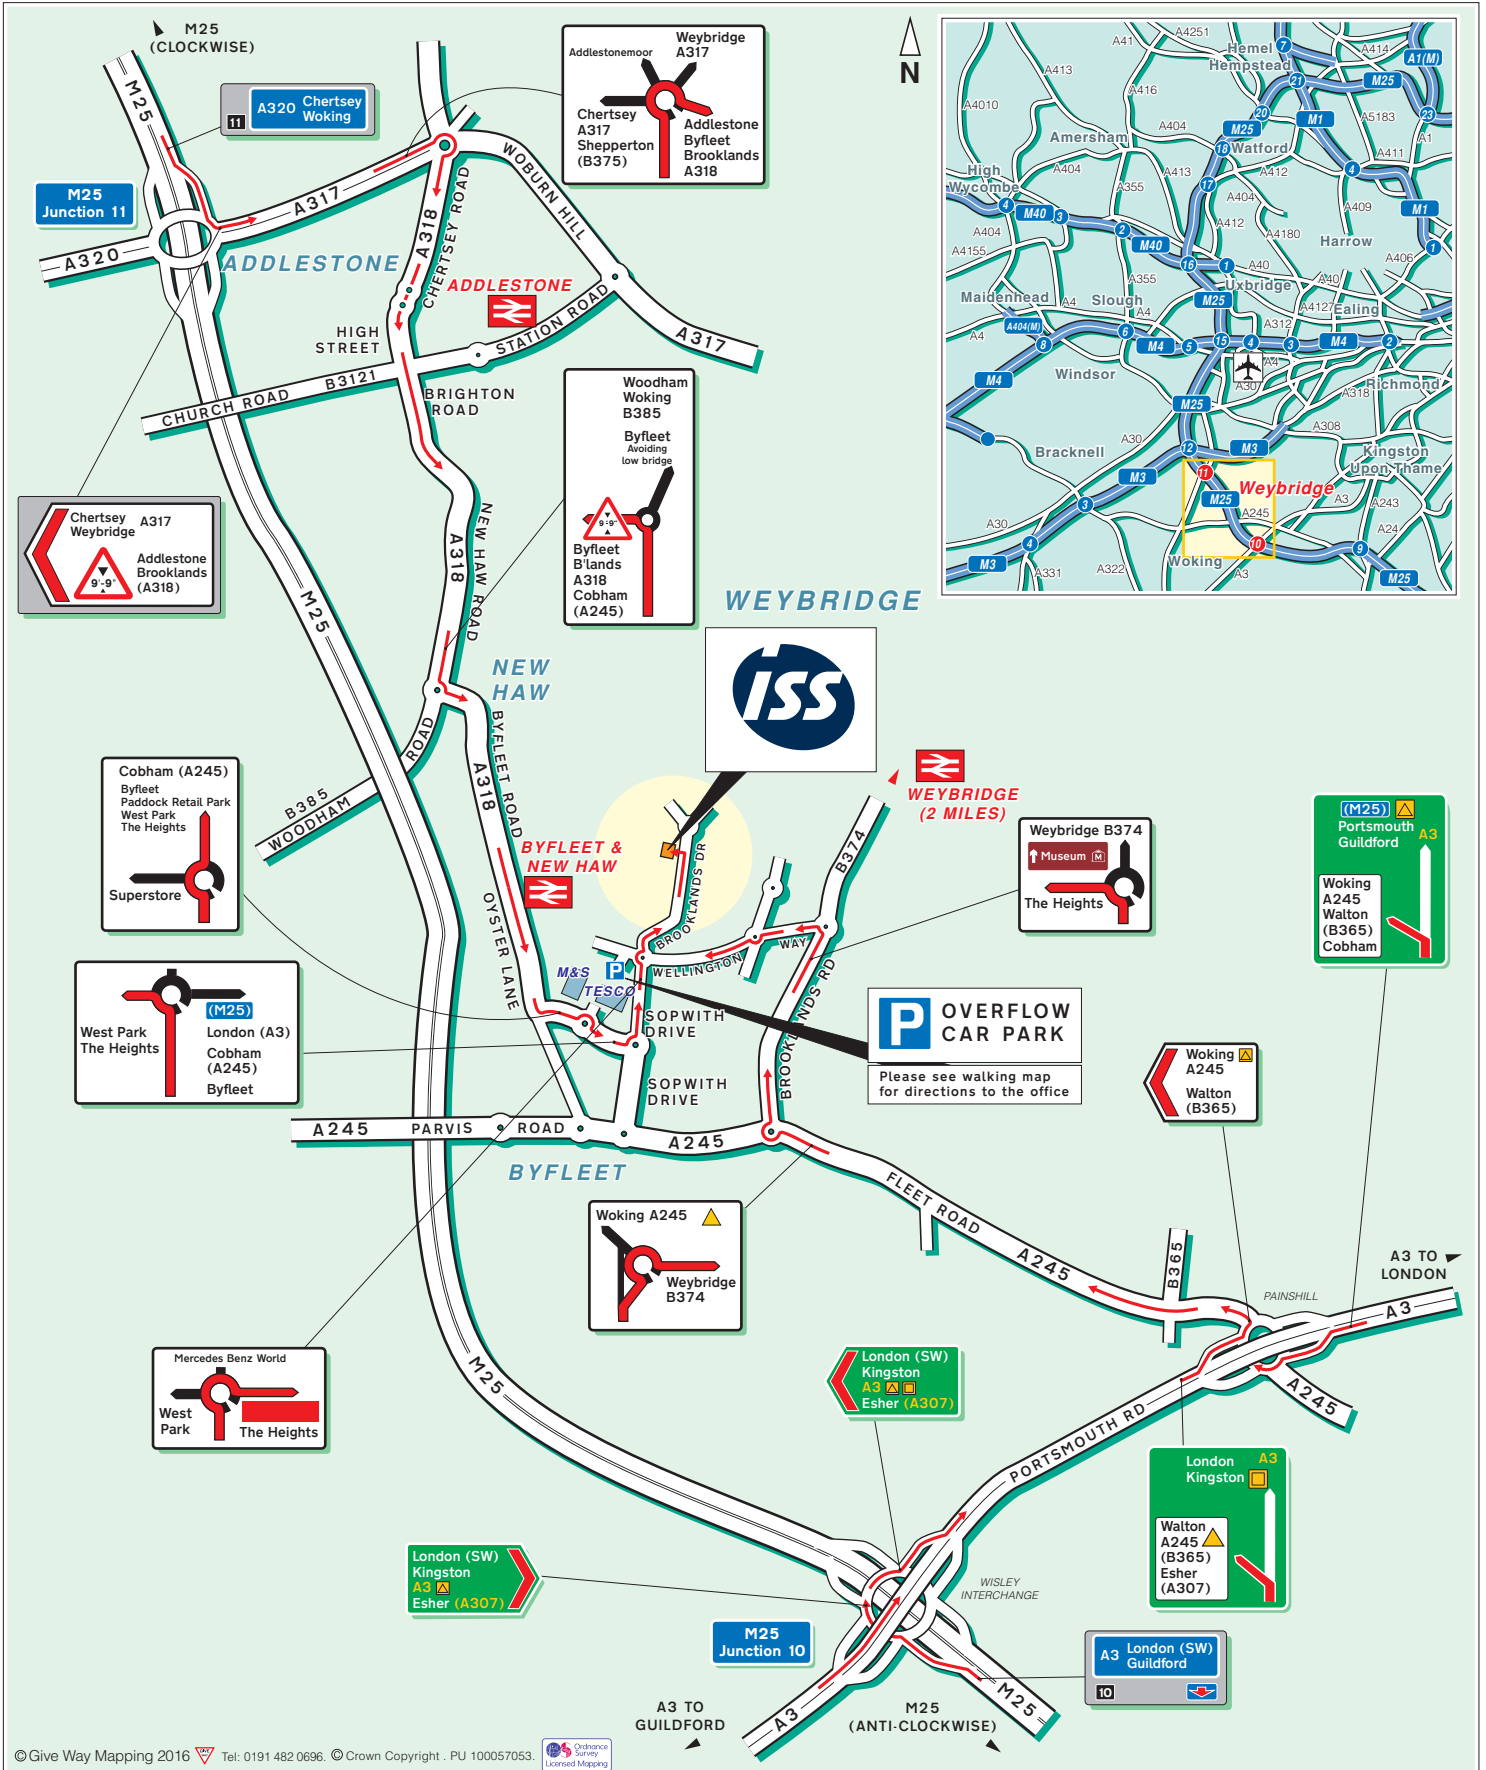

By Air, Heathrow Airport.
 Approximately 16 miles (40 minutes) away.

Parking - we have limited spaces on site - your host should advise if they have reserved you a space on site. The overflow carpark can be found at - Unit 15, Vickers Drive South Brooklands, Weybridge KT13 0YX and is shown on the map. Please see reverse side for walking directions.

Please use the overflow car park shown on the map below:
Car Park address: Unit 15, Vickers Drive South Brooklands, Weybridge KT13 0YX.

The overflow car park is about 10-15 minute walk from velocity - the route is shown in pink below. Throughout the day between 07.00 and 19.00 an ISS shuttle bus service will run between Velocity and the overflow car park

Reaching us by rail

Velocity 1
Brooklands Drive, Brooklands
Weybridge, Surrey KT13 0SL

Tel: 0845 057 6500
Fax: 0871 429 6500
www.issworld.com

Station details

Rail.
The nearest stations to Velocity are Weybridge Station and Byfleet and New Haw Station. Weybridge Station is approximately 25 minutes walk from Velocity and is served by the free Brooklands shuttle bus - the pick up point is shown below and the timetable is over the page.
ByFleet and New Haw Station is approximately 15 minutes walk from Velocity. Visitors to ISS alighting here are welcome to use the ISS shuttle bus which runs between the ISS overflow car park and the building throughout the day from 07:00 until 19:00.

The overflow car park is approx. 8 minutes walk. Walking routes from Byfleet and New Haw station to the overflow car park bus stop, and from the overflow car park to Velocity are shown below.

Brooklands Campus Shuttle Bus Schedule - Weybridge Station/Velocity am and pm