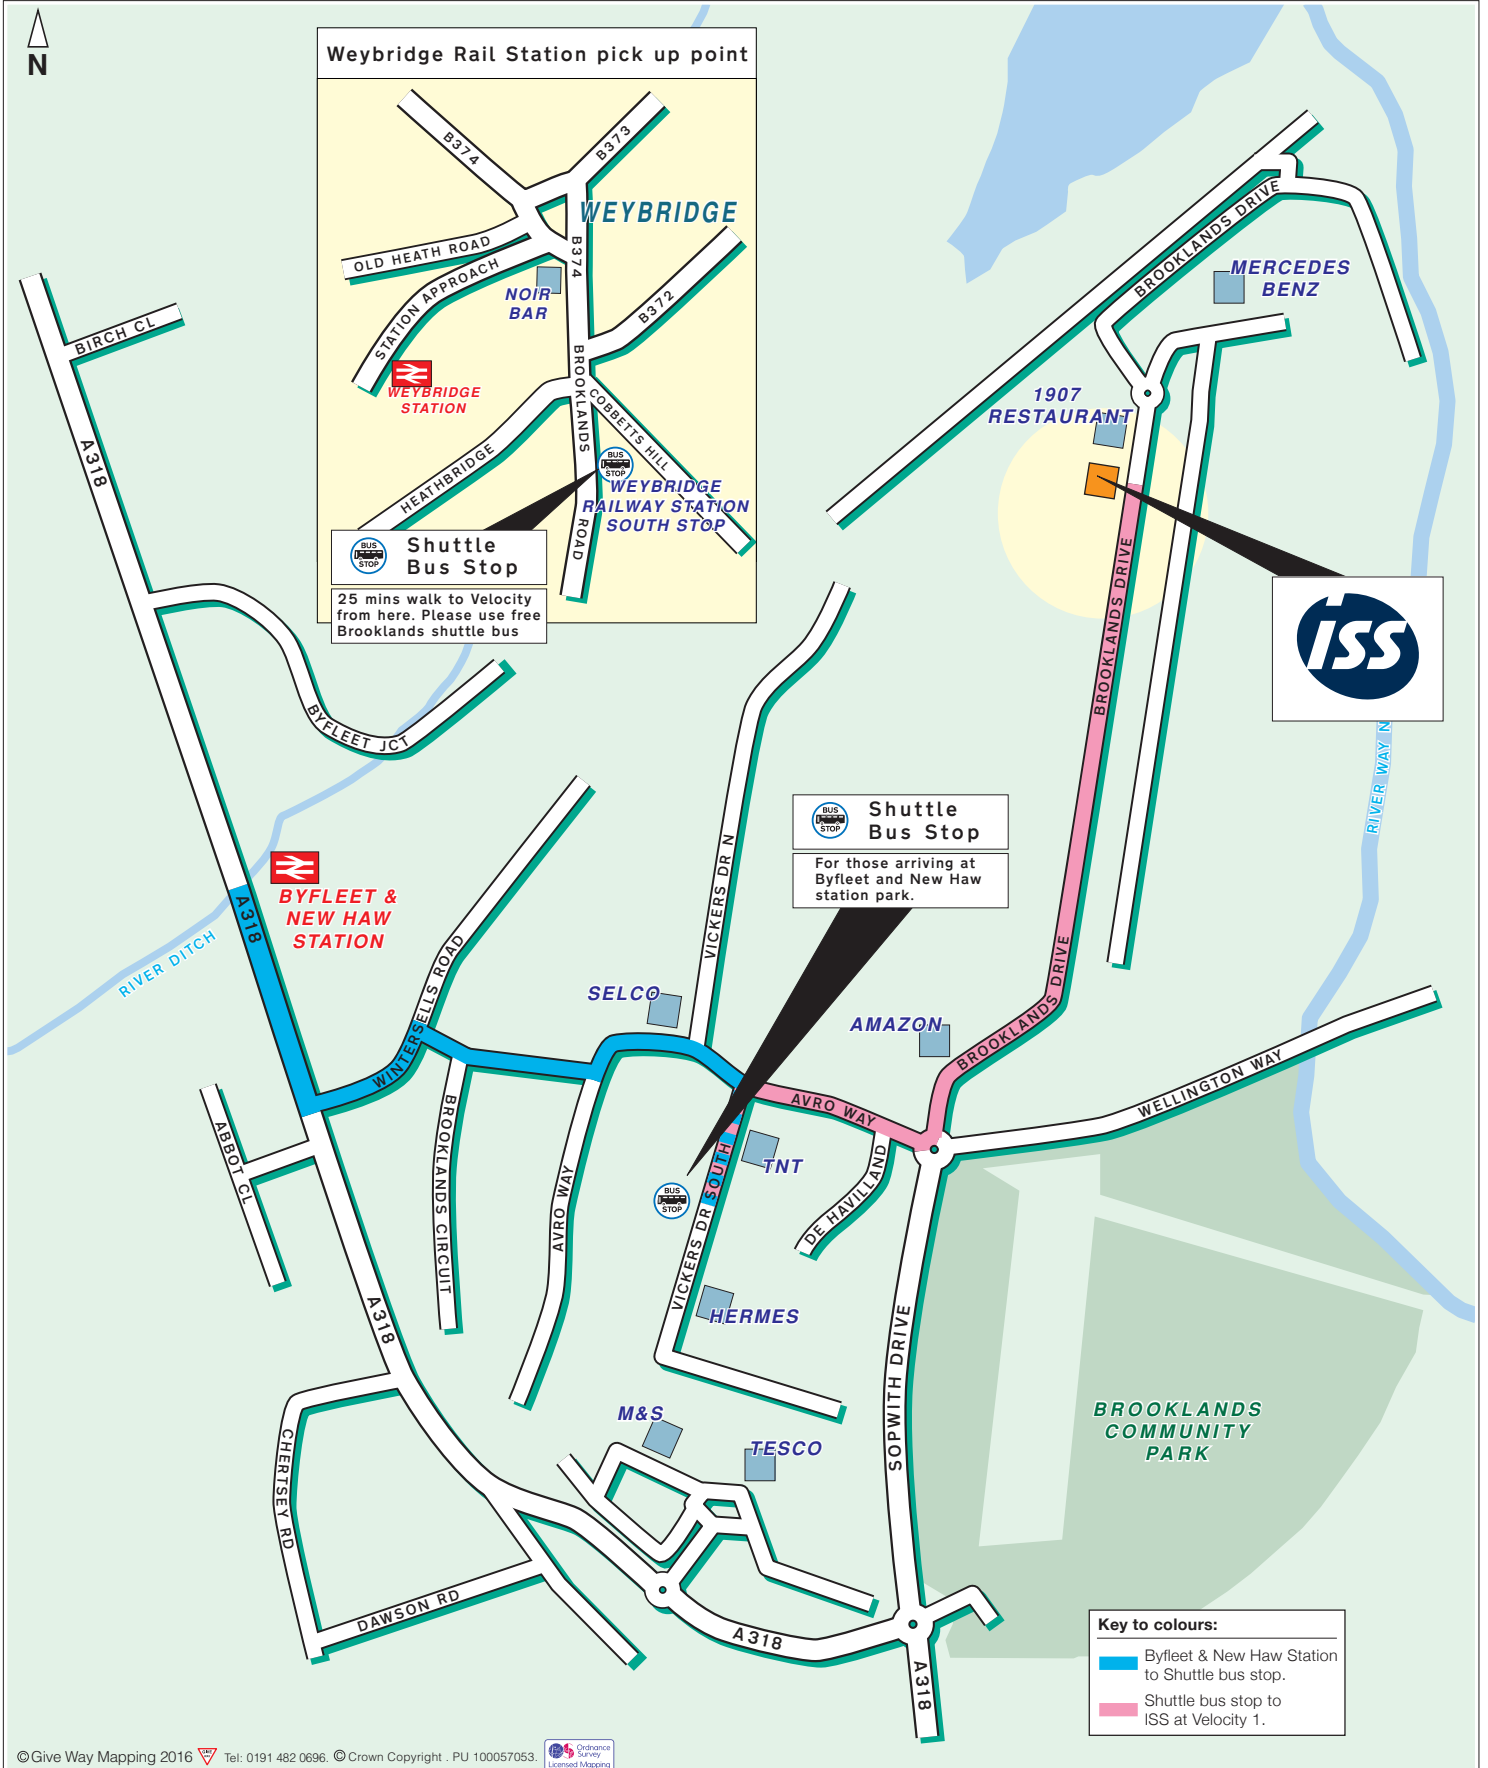

By Air, Heathrow Airport.
 Approximately 16 miles (40 minutes) away.

Parking - we have limited spaces on site - your host should advise if they have reserved you a space on site. The overflow carpark can be found at - Unit 15, Vickers Drive South Brooklands, Weybridge KT13 0YX and is shown on the map. Please see reverse side for walking directions.

Please use the overflow car park shown on the map below:
Car Park address: Unit 15, Vickers Drive South Brooklands, Weybridge KT13 0YX.

The overflow car park is about 10-15 minute walk from velocity - the route is shown in pink below. Throughout the day between 07.00 and 19.00 an ISS shuttle bus service will run between Velocity and the overflow car park

Reaching us by rail

Velocity 1
Brooklands Drive, Brooklands
Weybridge, Surrey KT13 0SL

Tel: 0845 057 6500
Fax: 0871 429 6500
www.issworld.com

Station details

Rail.
The nearest stations to Velocity are Weybridge Station and Byfleet and New Haw Station. Weybridge Station is approximately 25 minutes walk from Velocity and is served by the free Brooklands shuttle bus - the pick up point is shown below and the timetable is over the page.
ByFleet and New Haw Station is approximately 15 minutes walk from Velocity. Visitors to ISS alighting here are welcome to use the ISS shuttle bus which runs between the ISS overflow car park and the building throughout the day from 07:00 until 19:00.

The overflow car park is approx. 8 minutes walk. Walking routes from Byfleet and New Haw station to the overflow car park bus stop, and from the overflow car park to Velocity are shown below.

Brooklands Campus Shuttle Bus Schedule - Weybridge Station/Velocity am and pm