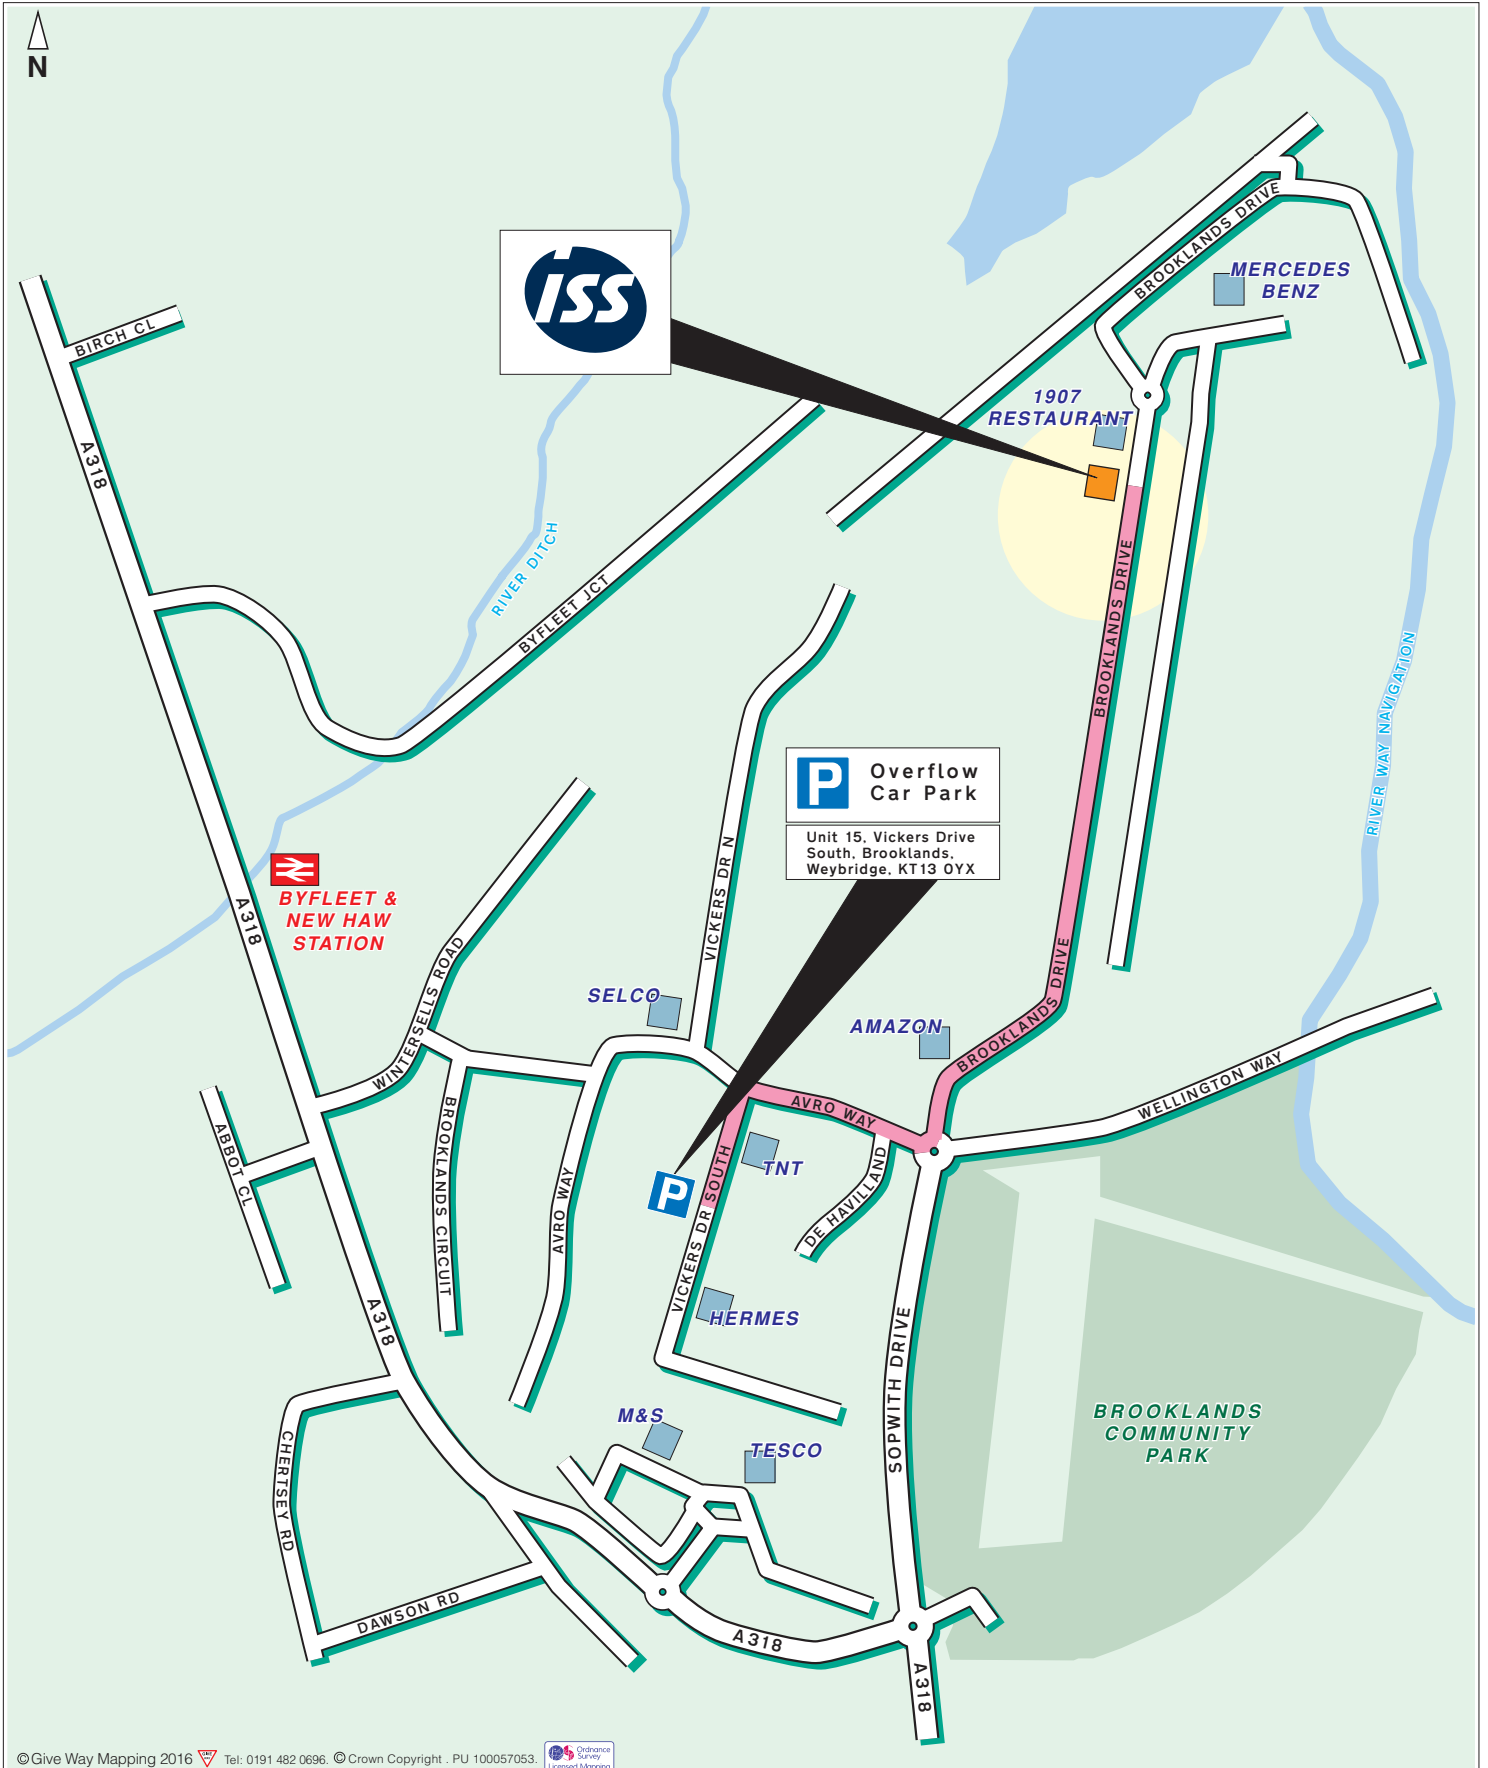

By Air, Heathrow Airport.
 Approximately 16 miles (40 minutes) away.

Parking - we have limited spaces on site - your host should advise if they have reserved you a space on site. The overflow carpark can be found at - Unit 15, Vickers Drive South Brooklands, Weybridge KT13 0YX and is shown on the map. Please see reverse side for walking directions.

Please use the overflow car park shown on the map below:
Car Park address: Unit 15, Vickers Drive South Brooklands, Weybridge KT13 0YX.

The overflow car park is about 10-15 minute walk from velocity - the route is shown in pink below. Throughout the day between 07.00 and 19.00 an ISS shuttle bus service will run between Velocity and the overflow car park

Reaching us by rail

Velocity 1
Brooklands Drive, Brooklands
Weybridge, Surrey KT13 0SL

Tel: 0845 057 6500
Fax: 0871 429 6500
www.issworld.com

Station details

Rail.
The nearest stations to Velocity are Weybridge Station and Byfleet and New Haw Station. Weybridge Station is approximately 25 minutes walk from Velocity and is served by the free Brooklands shuttle bus - the pick up point is shown below and the timetable is over the page.
ByFleet and New Haw Station is approximately 15 minutes walk from Velocity. Visitors to ISS alighting here are welcome to use the ISS shuttle bus which runs between the ISS overflow car park and the building throughout the day from 07:00 until 19:00.

The overflow car park is approx. 8 minutes walk. Walking routes from Byfleet and New Haw station to the overflow car park bus stop, and from the overflow car park to Velocity are shown below.

Brooklands Campus Shuttle Bus Schedule - Weybridge Station/Velocity am and pm