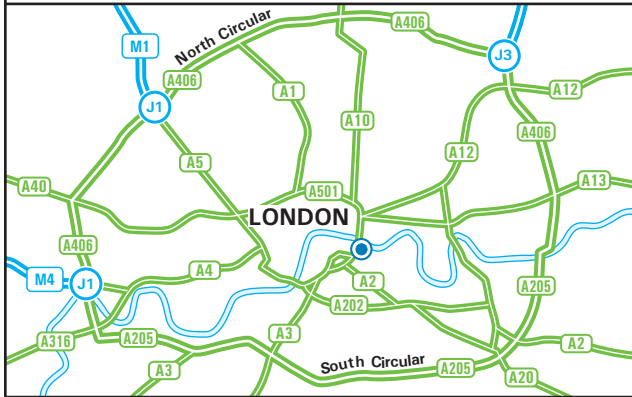

ISS Facility Services Limited
London Division
10 The Circle
Queen Elizabeth Street
London SE1 2JE

Tel : +44 20 7403 9319 - Fax : +44 20 7403 9386
www.issworld.co.uk

By Underground

London Bridge underground station is on the Northern and Jubilee Lines.
Aldgate is on the Metropolitan and Circle Lines.

By DLR

Tower Gateway station is on the Docklands Light Railway (DLR).

By Train

The nearest railway station is London Bridge Station which receives services from Croydon, Greenwich, Charing Cross and Cannon Street.
Fenchurch Street Station receives services from C2C.

By Bus

Bus Services 42,78 & RV1 all stop on Tower Bridge Road.

For further information about public transport in London visit the Transport for London website at www.tfl.gov.uk or phone London Travel Information on 020 7222 1234.